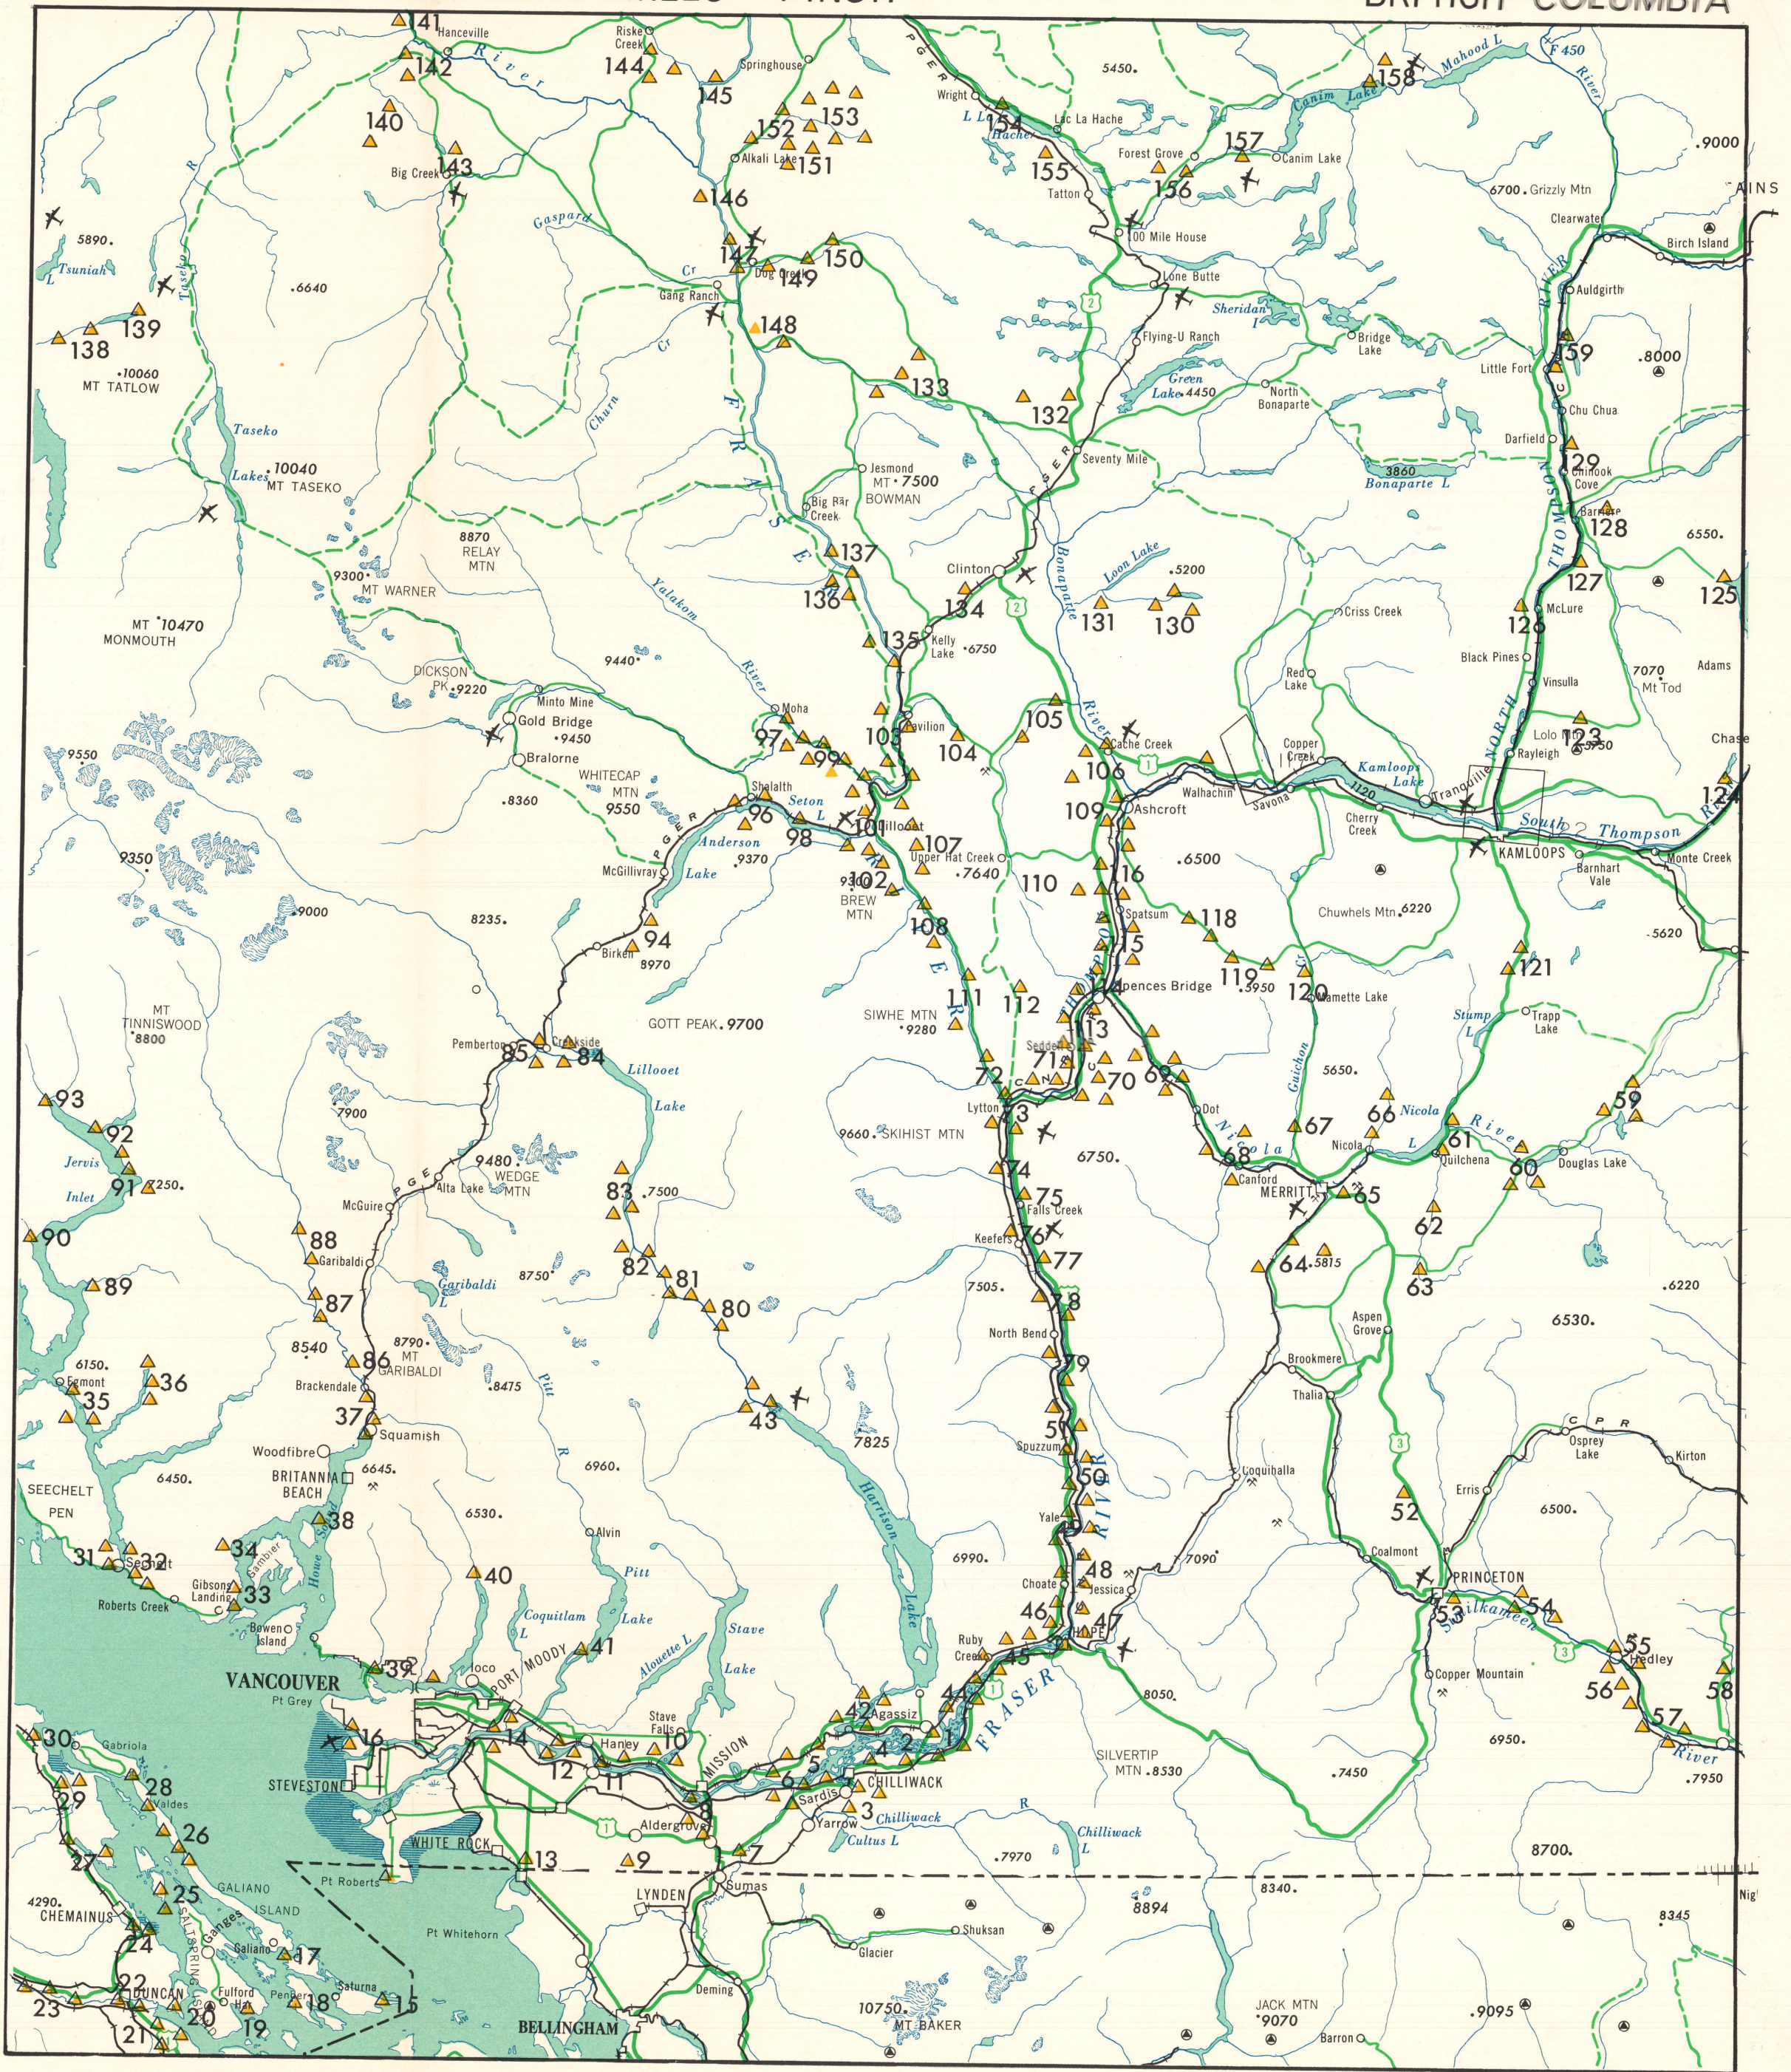

SEE SHEET NO. 7F

SHEET No 7D

SCALE 32 MILES = 1 INCH

BRITISH COLUMBIA

SHEET NO 8

SCALE 150 MILES = 1 INCH

NORTHERN CANADA EAST