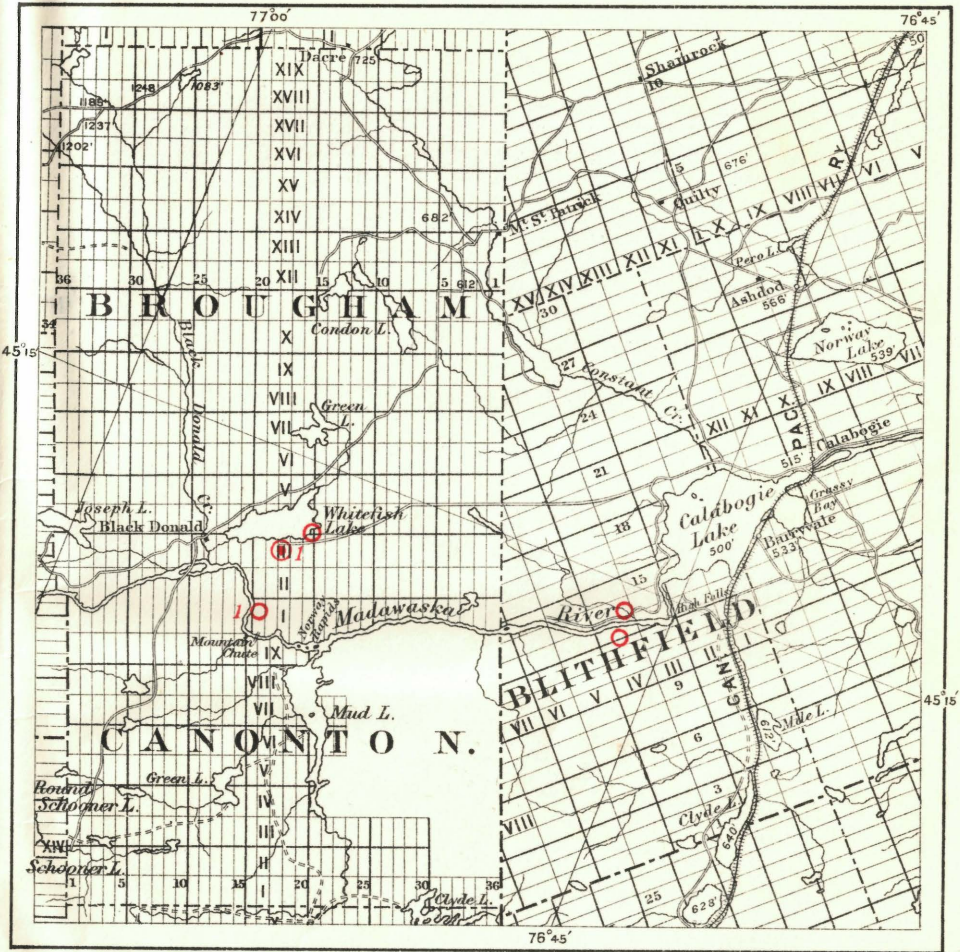

CANADA
DEPARTMENT OF MINES
MINES BRANCH

HON. MARTIN BURRELL, MINISTER. R. G. McCONNELL, DEPUTY MINISTER.

EUGENE HAANEL, PH. D., DIRECTOR.

1919

Base map, Dept. of Interior

515

GRAPHITE OCCURRENCES

IN

BROUGHAM AND BLITHFIELD Tps., ONTARIO

Scale: 3.95 miles to one Inch

Reference

- 1 Black Donald Graphite Co.
- Mine equipped with mill
- Undeveloped prospect