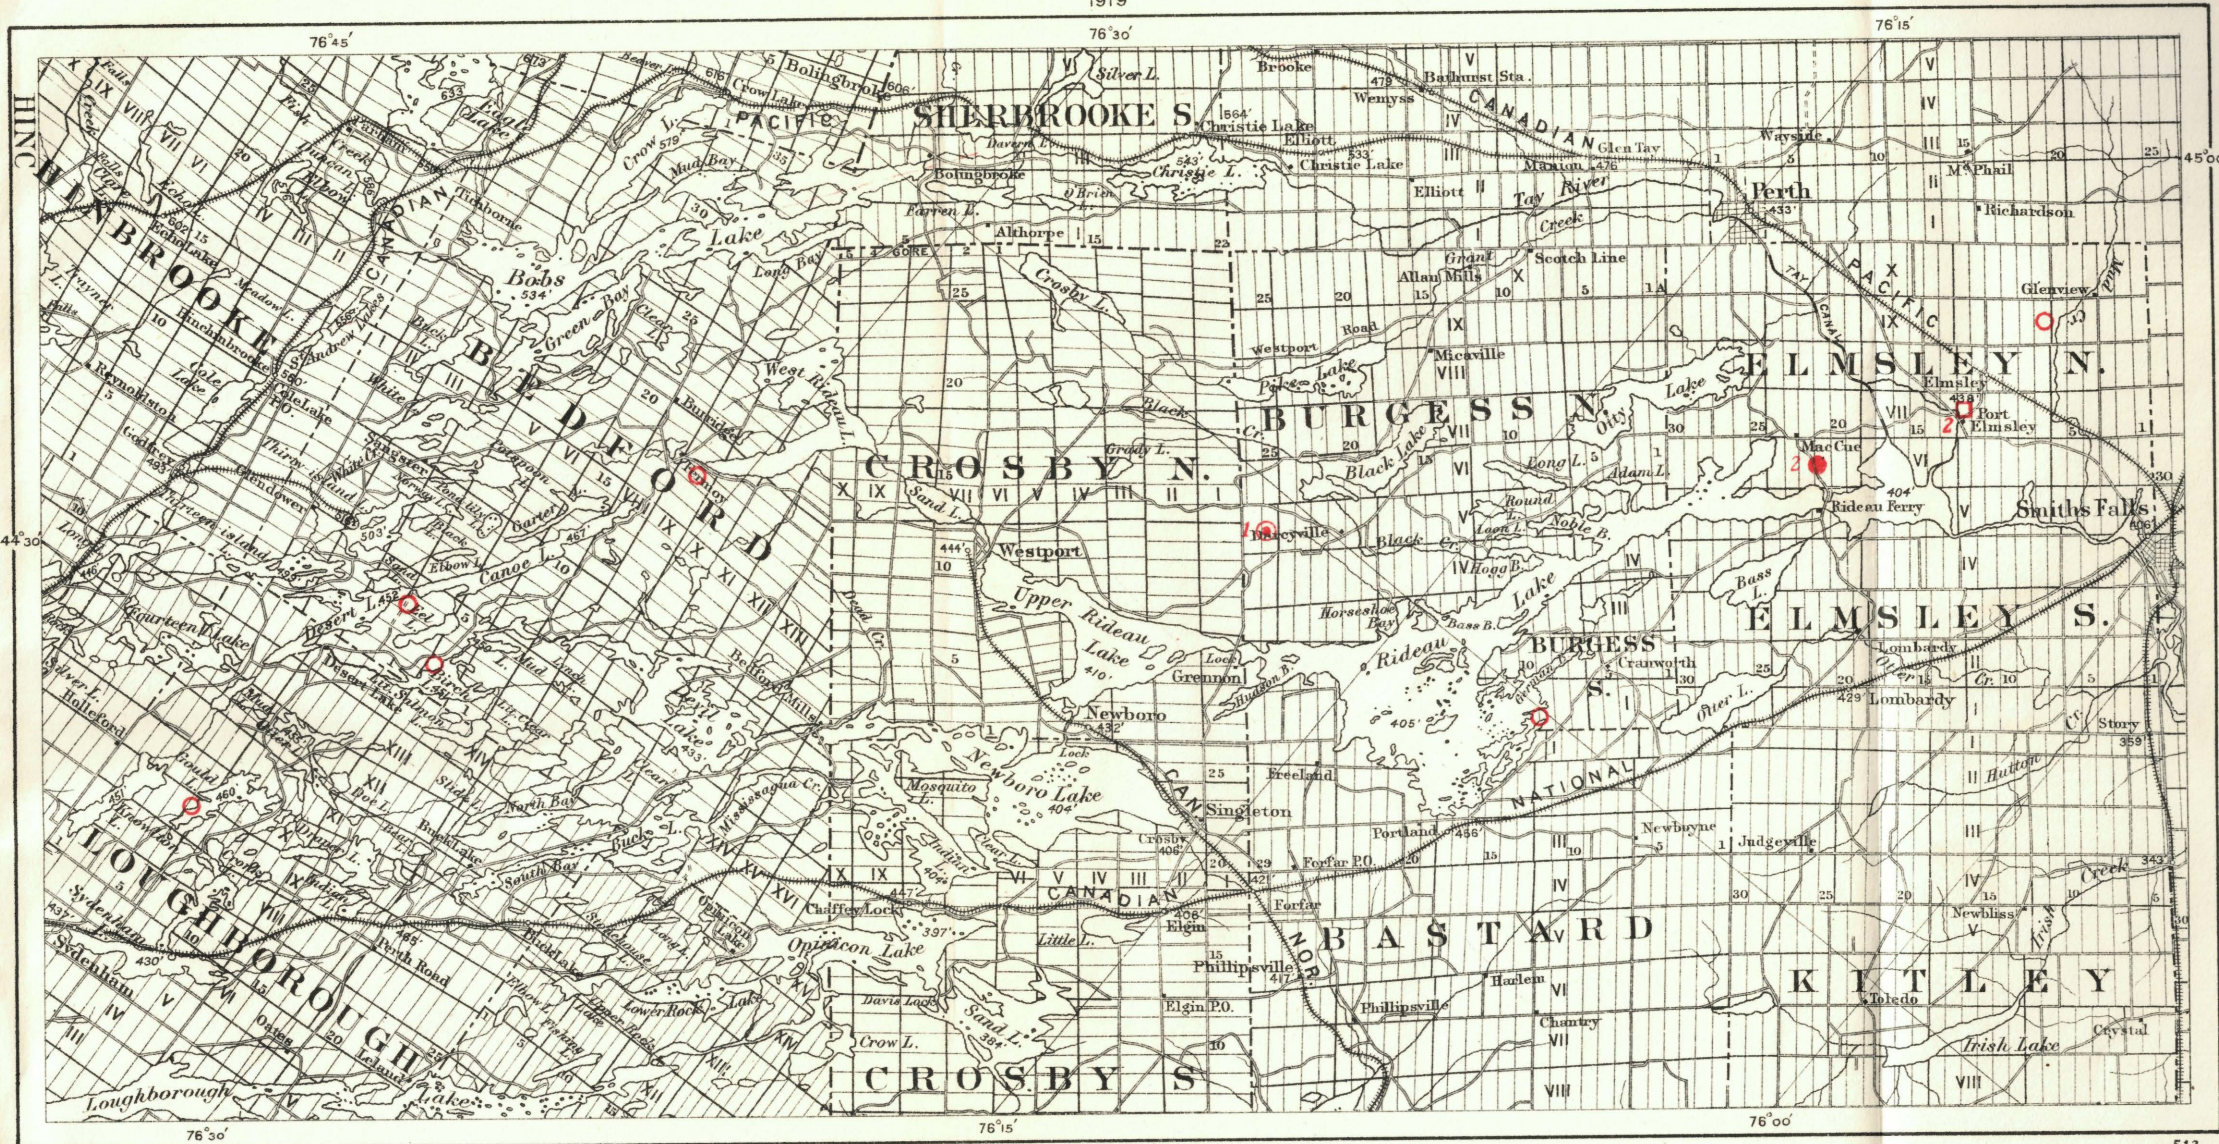

1919

Base map, Dept. of Interior

513

GRAPHITE OCCURRENCES
 IN
BEDFORD, LOUGHBOROUGH, BURGESS, N. AND S.,
AND ELSLEY N. Tps., ONTARIO

Scale: 3.95 miles to one inch

Reference

- 1 N. A. Timmins
- 2 Globe Graphite Mining and Refining Co.
- Mine equipped with mill
- Mine
- Mill
- Undeveloped prospect