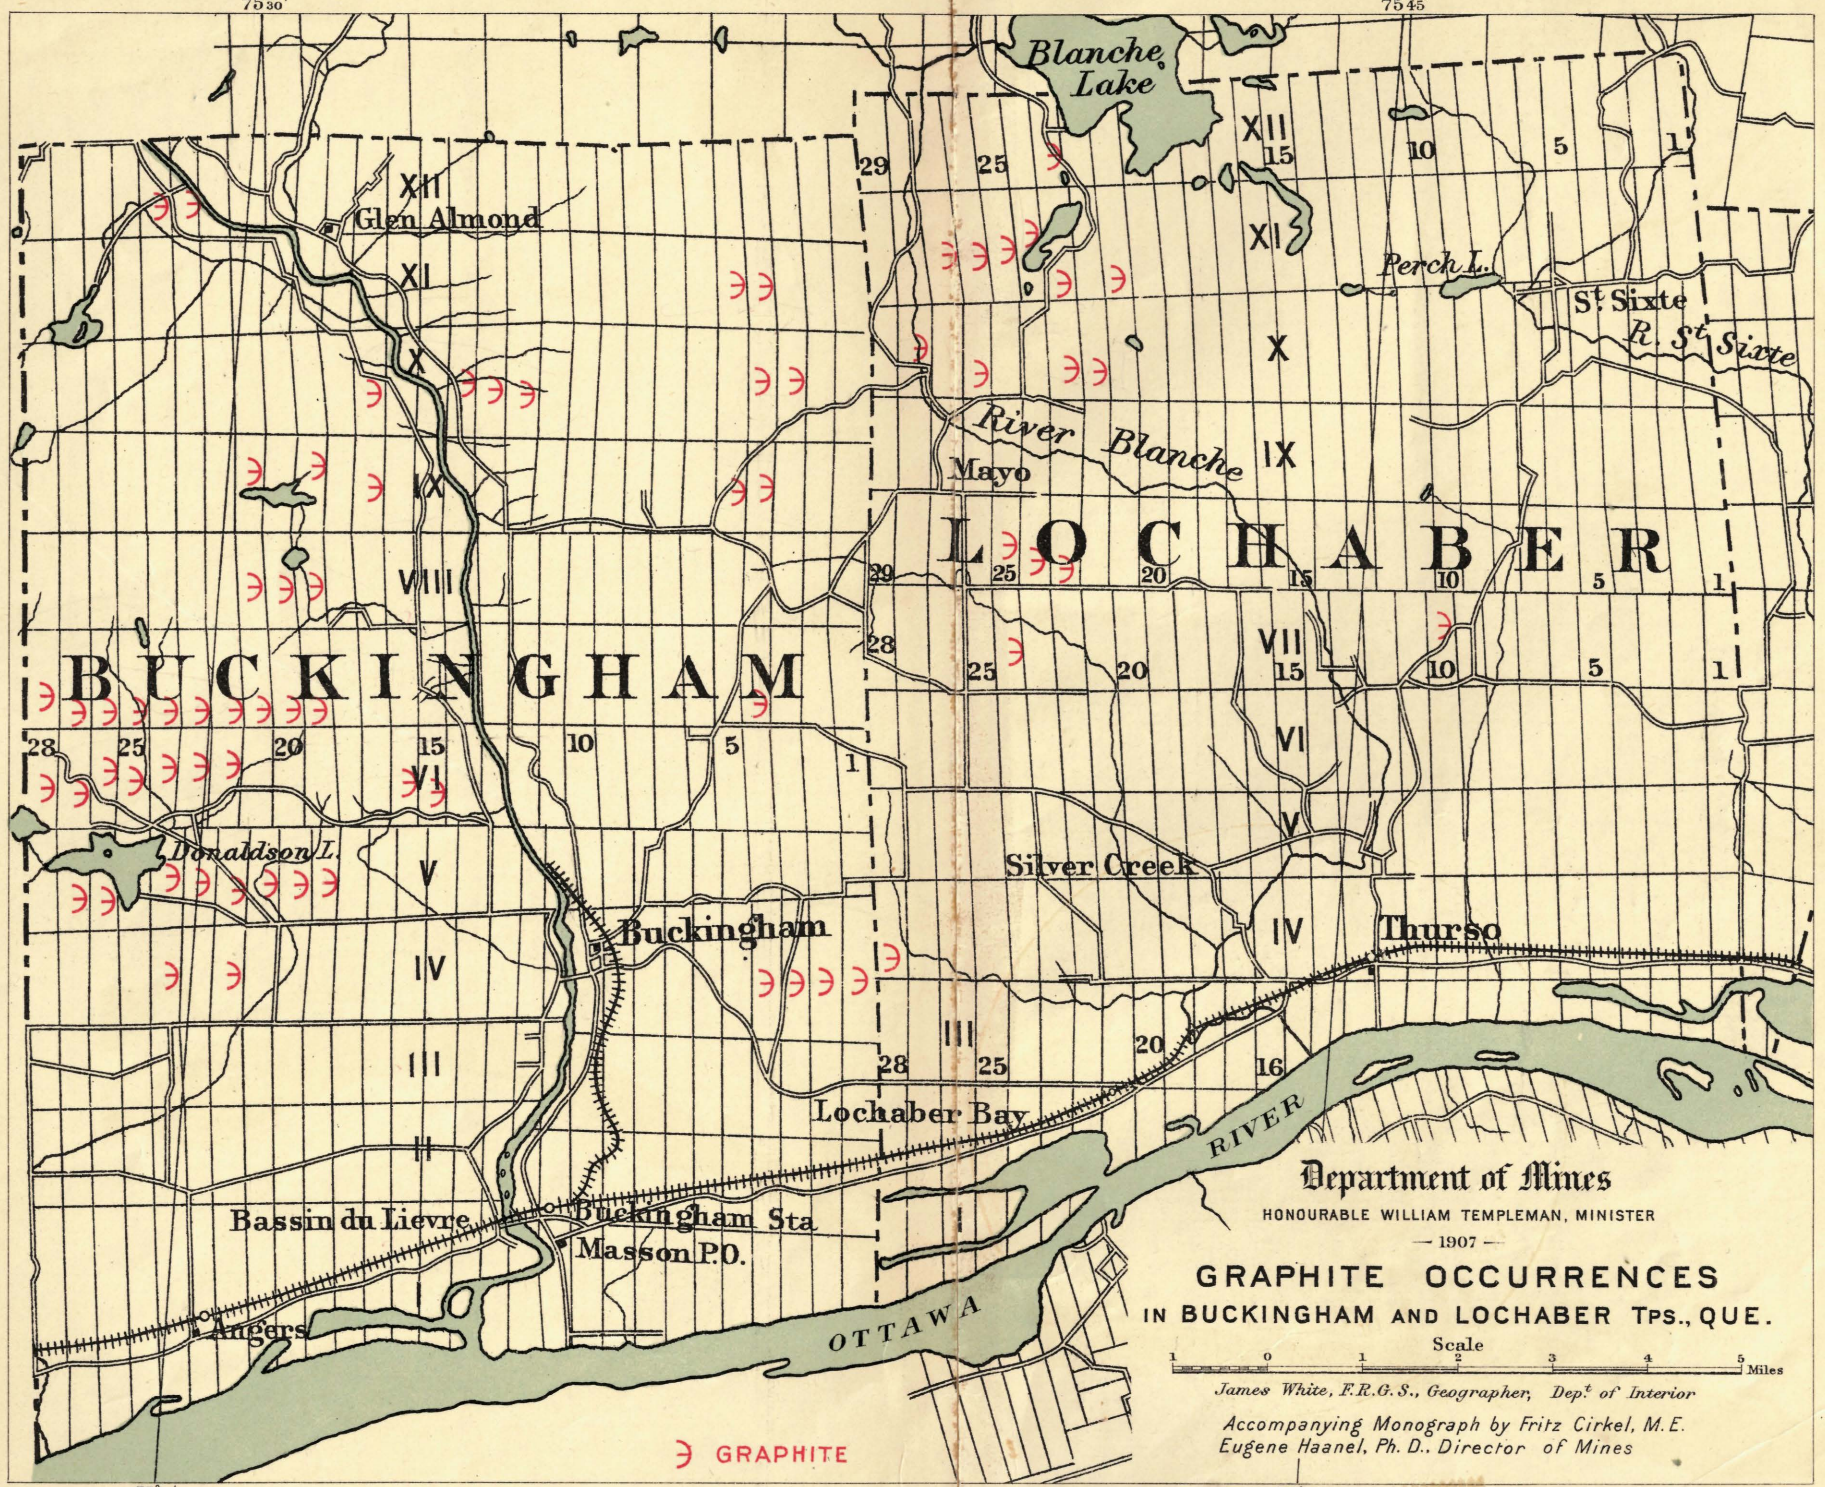

75°30'

75°45'

Department of Mines

HONOURABLE WILLIAM TEMPLEMAN, MINISTER
— 1907 —

GRAPHITE OCCURRENCES IN BUCKINGHAM AND LOCHABER Tps., QUE.

Scale 0 1 2 3 4 5 Miles

James White, F.R.G.S., Geographer, Dep. of Interior
Accompanying Monograph by Fritz Cirkel, M.E.
Eugene Haanel, Ph. D., Director of Mines