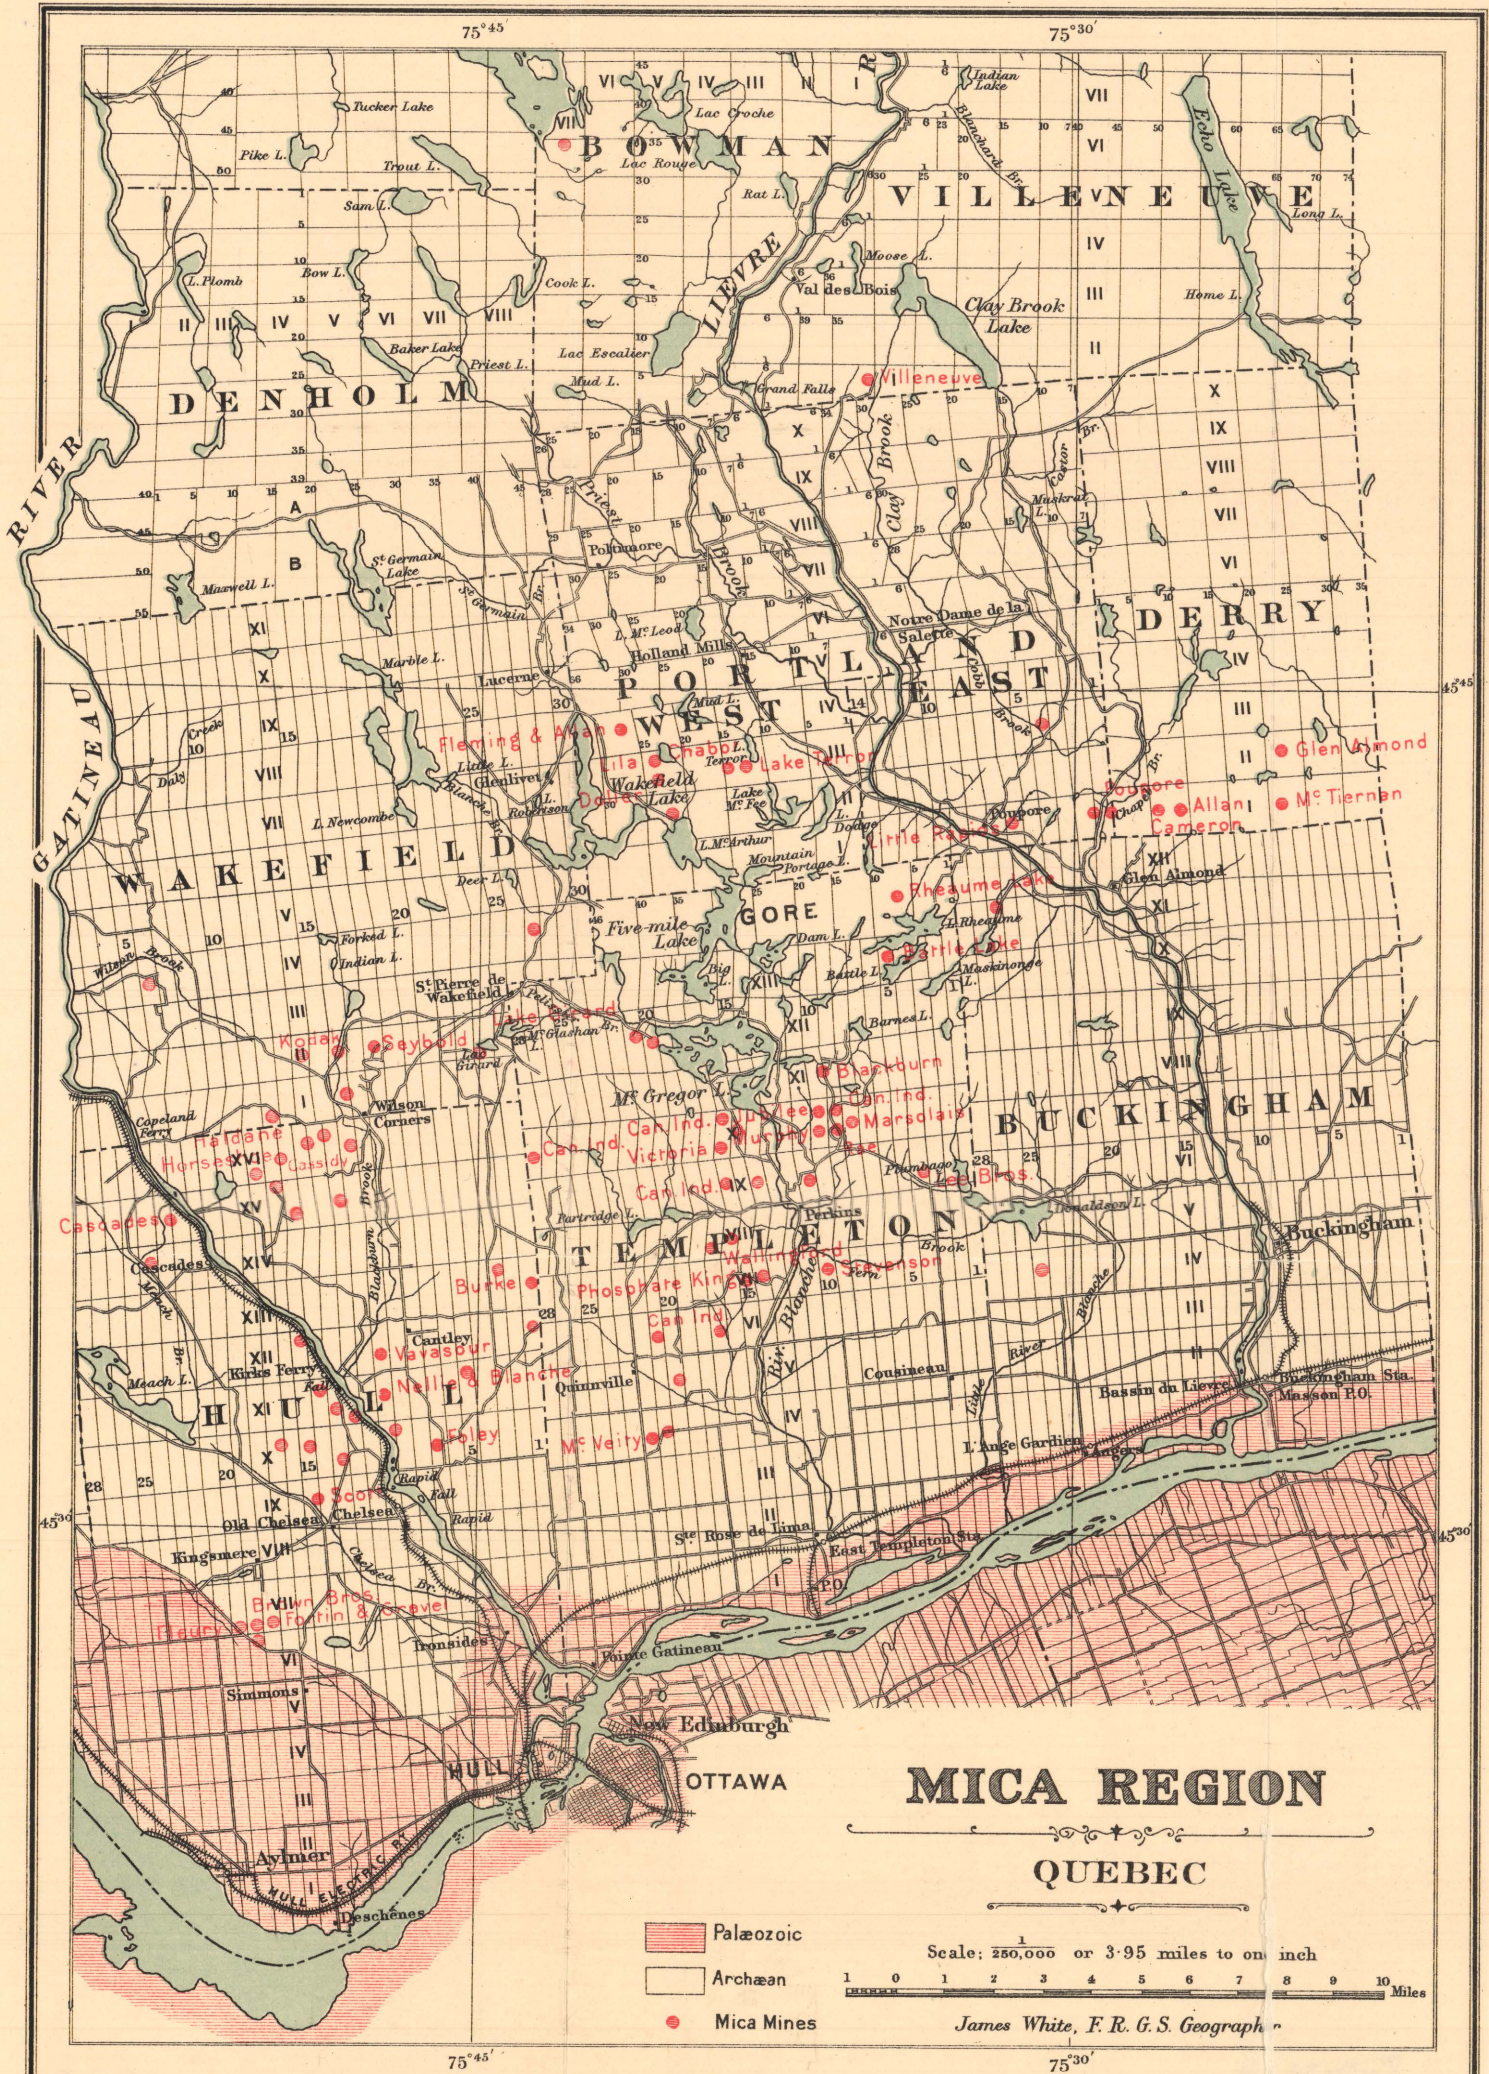

Department of the Interior

HONOURABLE FRANK OLIVER, MINISTER

W. W. CORY, DEPUTY MINISTER

1905

MICA REGION

QUEBEC

Palæozoic
 Archæan
 Mica Mines

Scale: $\frac{1}{250,000}$ or 3.95 miles to one inch

1 0 1 2 3 4 5 6 7 8 9 10 Miles

James White, F. R. G. S. Geographer

Accompanying Monograph by Fritz Cirkel, M.E. Eugene Haanel, Ph. D., Superintendent of Mines