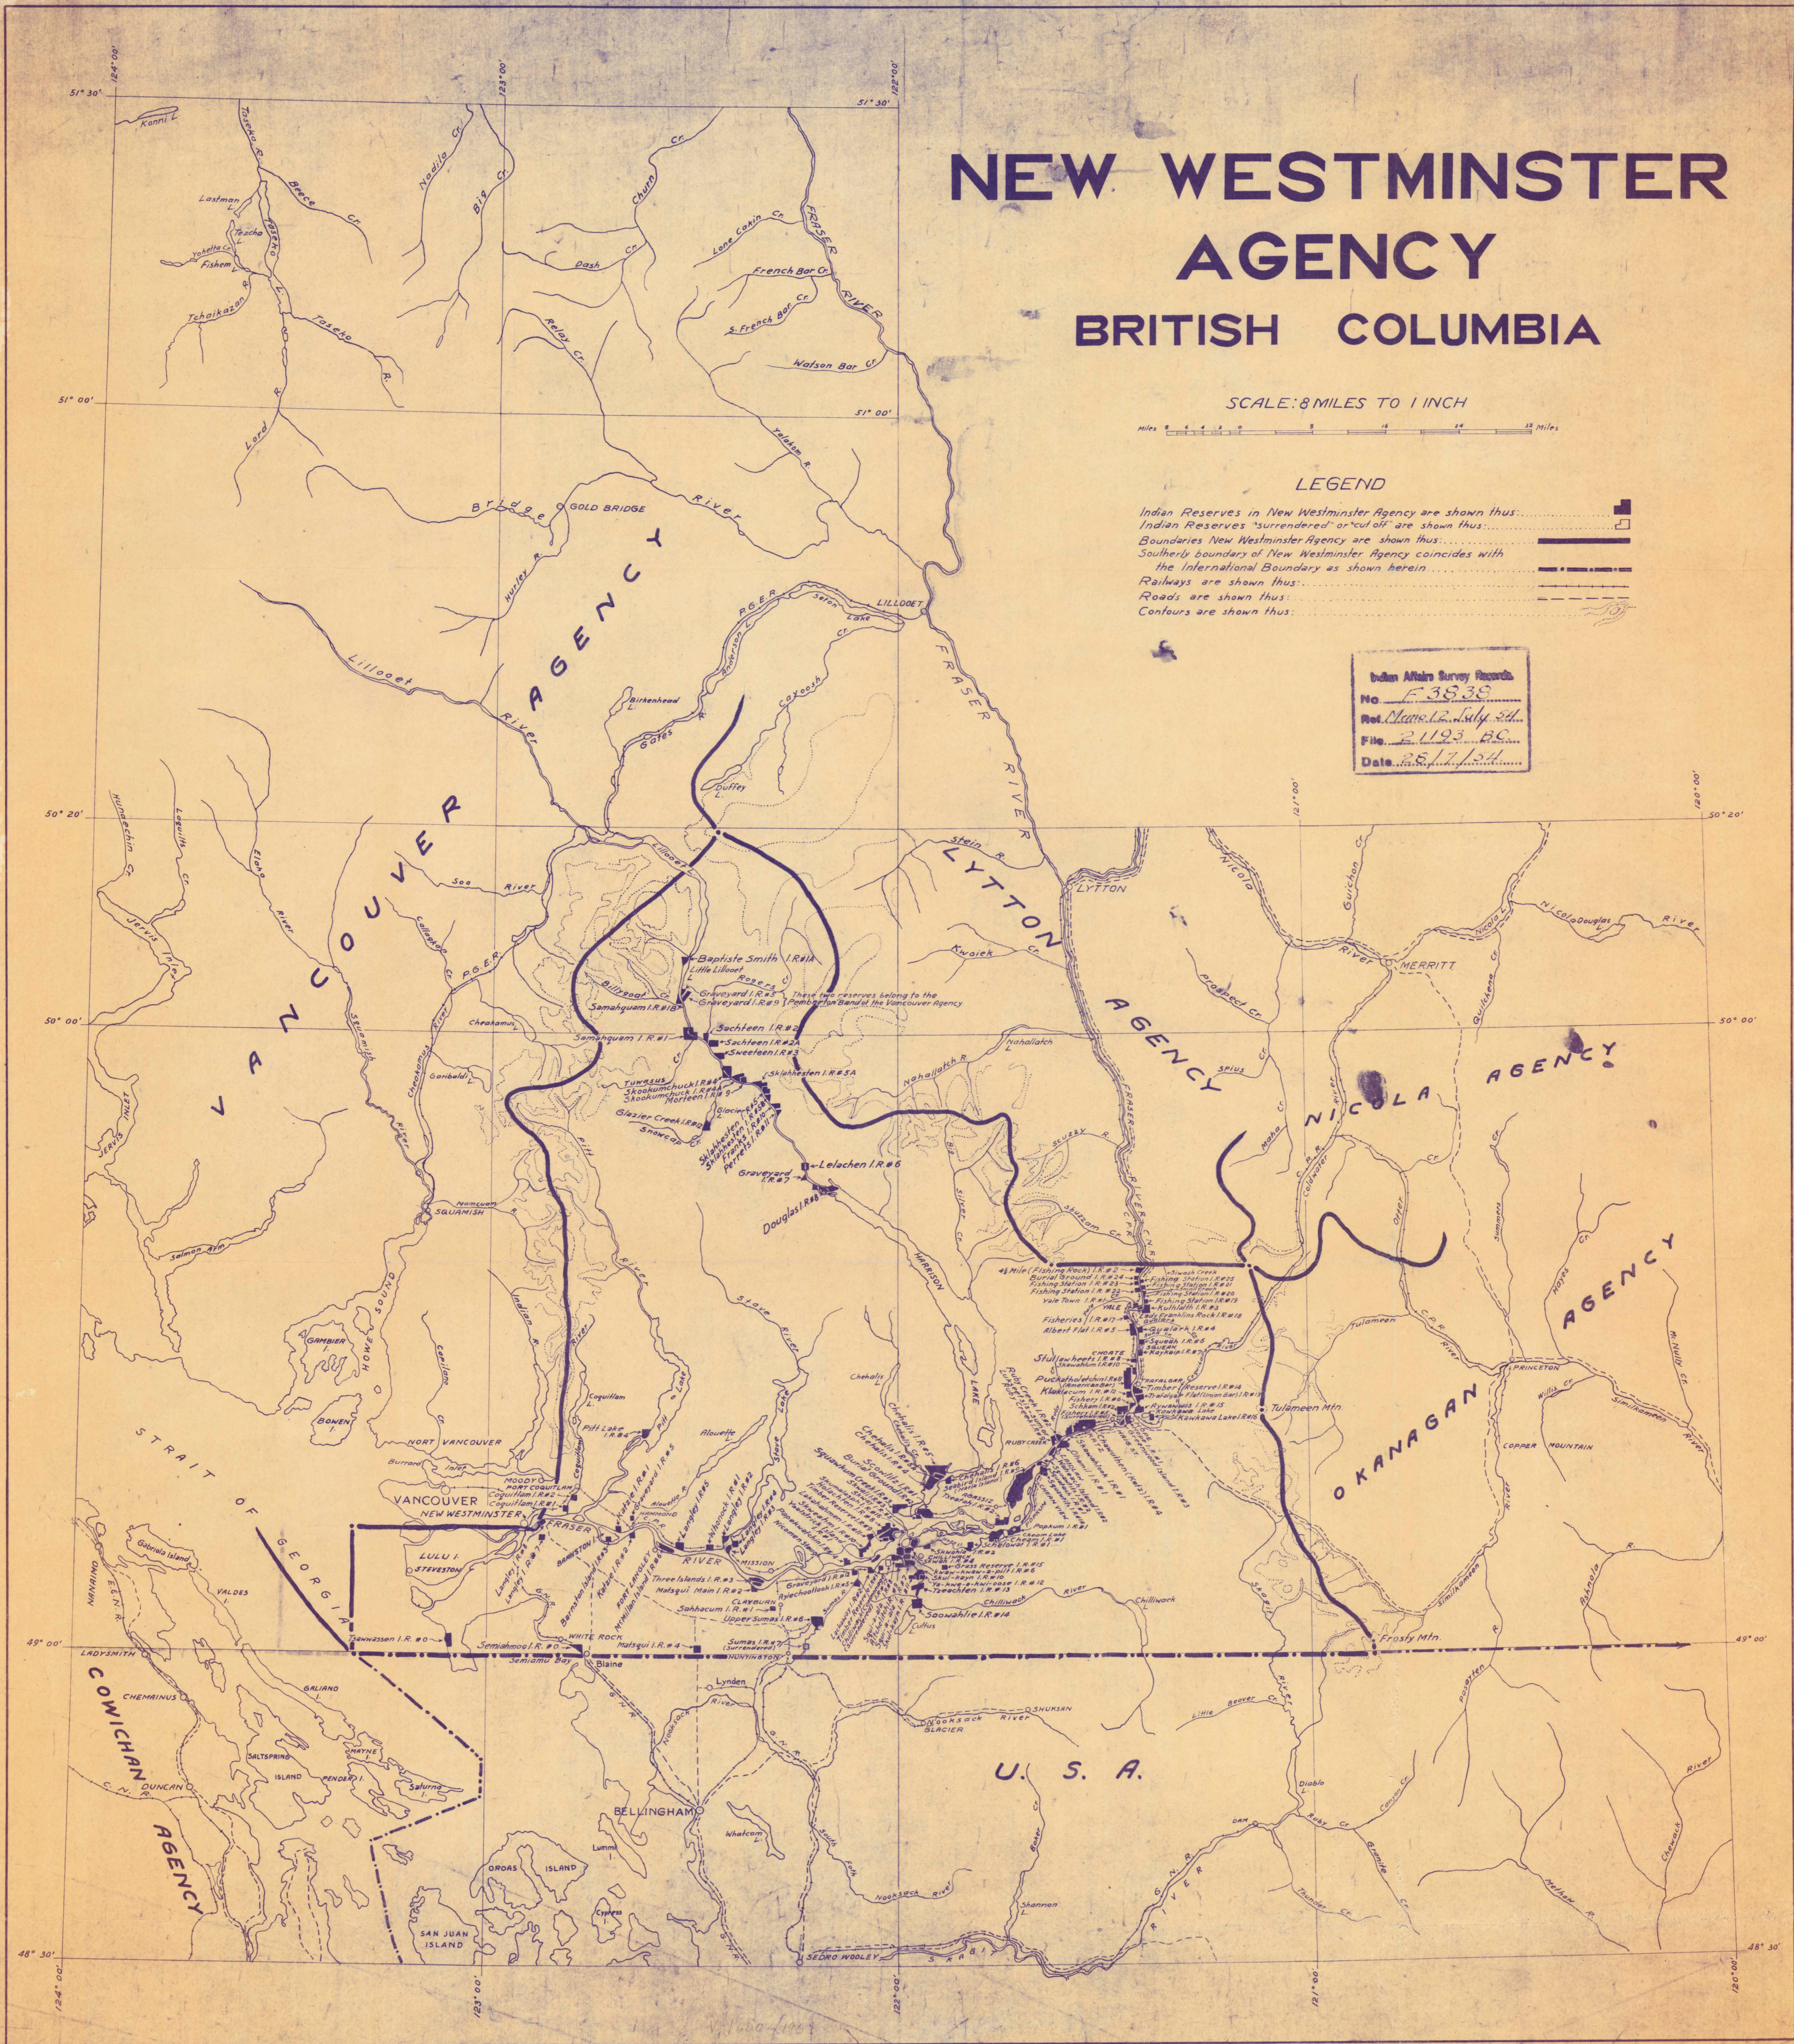

NEW WESTMINSTER AGENCY

BRITISH COLUMBIA

SCALE: 8 MILES TO 1 INCH

LEGEND

- Indian Reserves in New Westminster Agency are shown thus: [Symbol]
- Indian Reserves "surrendered" or "cut off" are shown thus: [Symbol]
- Boundaries New Westminster Agency are shown thus: [Symbol]
- Southerly boundary of New Westminster Agency coincides with the International Boundary as shown herein: [Symbol]
- Railways are shown thus: [Symbol]
- Roads are shown thus: [Symbol]
- Contours are shown thus: [Symbol]

Indian Affairs Survey Records
 No. F 3838
 Ret. March 12, July 34
 File 21193 BC
 Date 28/7/54

New Westminster