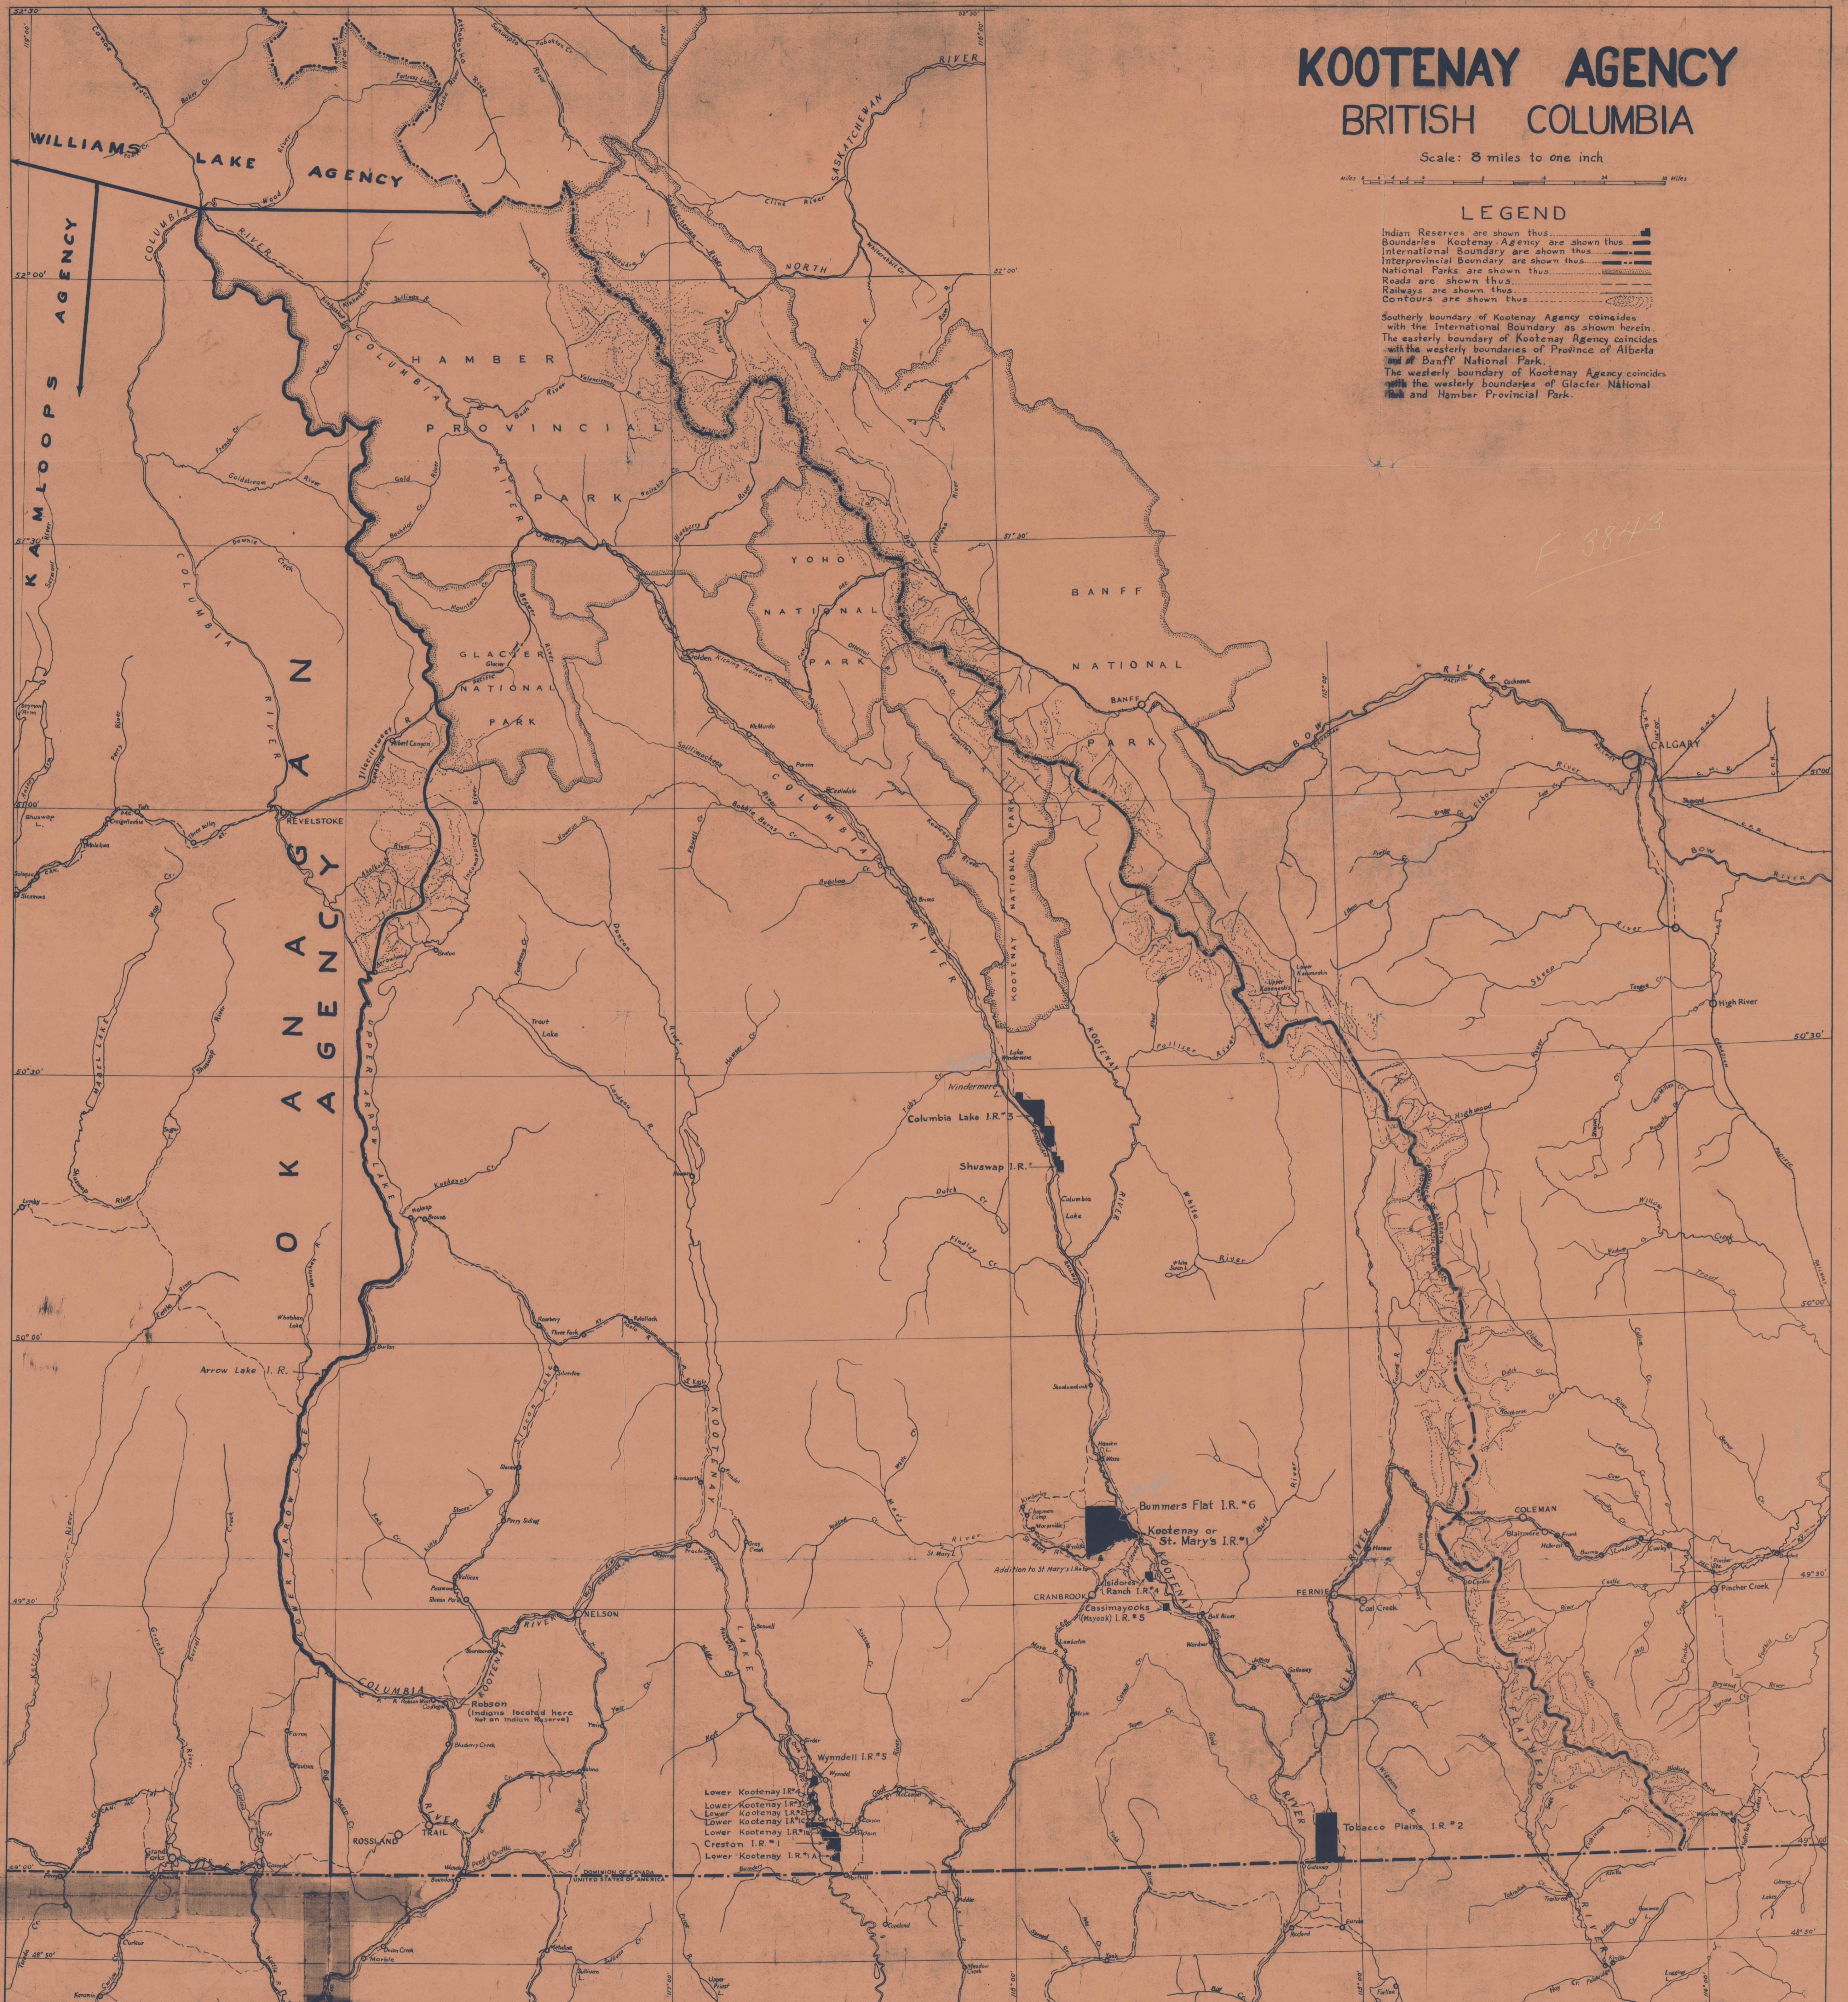

KOOTENAY AGENCY

BRITISH COLUMBIA

Scale: 8 miles to one inch

LEGEND

Indian Reserves are shown thus 
 Boundaries Kootenay Agency are shown thus 
 International Boundary are shown thus 
 Interprovincial Boundary are shown thus 
 National Parks are shown thus 
 Roads are shown thus 
 Railways are shown thus 
 Contours are shown thus 
 Southern boundary of Kootenay Agency coincides with the International Boundary as shown herein.
 The easterly boundary of Kootenay Agency coincides with the westerly boundaries of Province of Alberta and Banff National Park.
 The westerly boundary of Kootenay Agency coincides with the westerly boundaries of Glacier National Park and Humber Provincial Park.