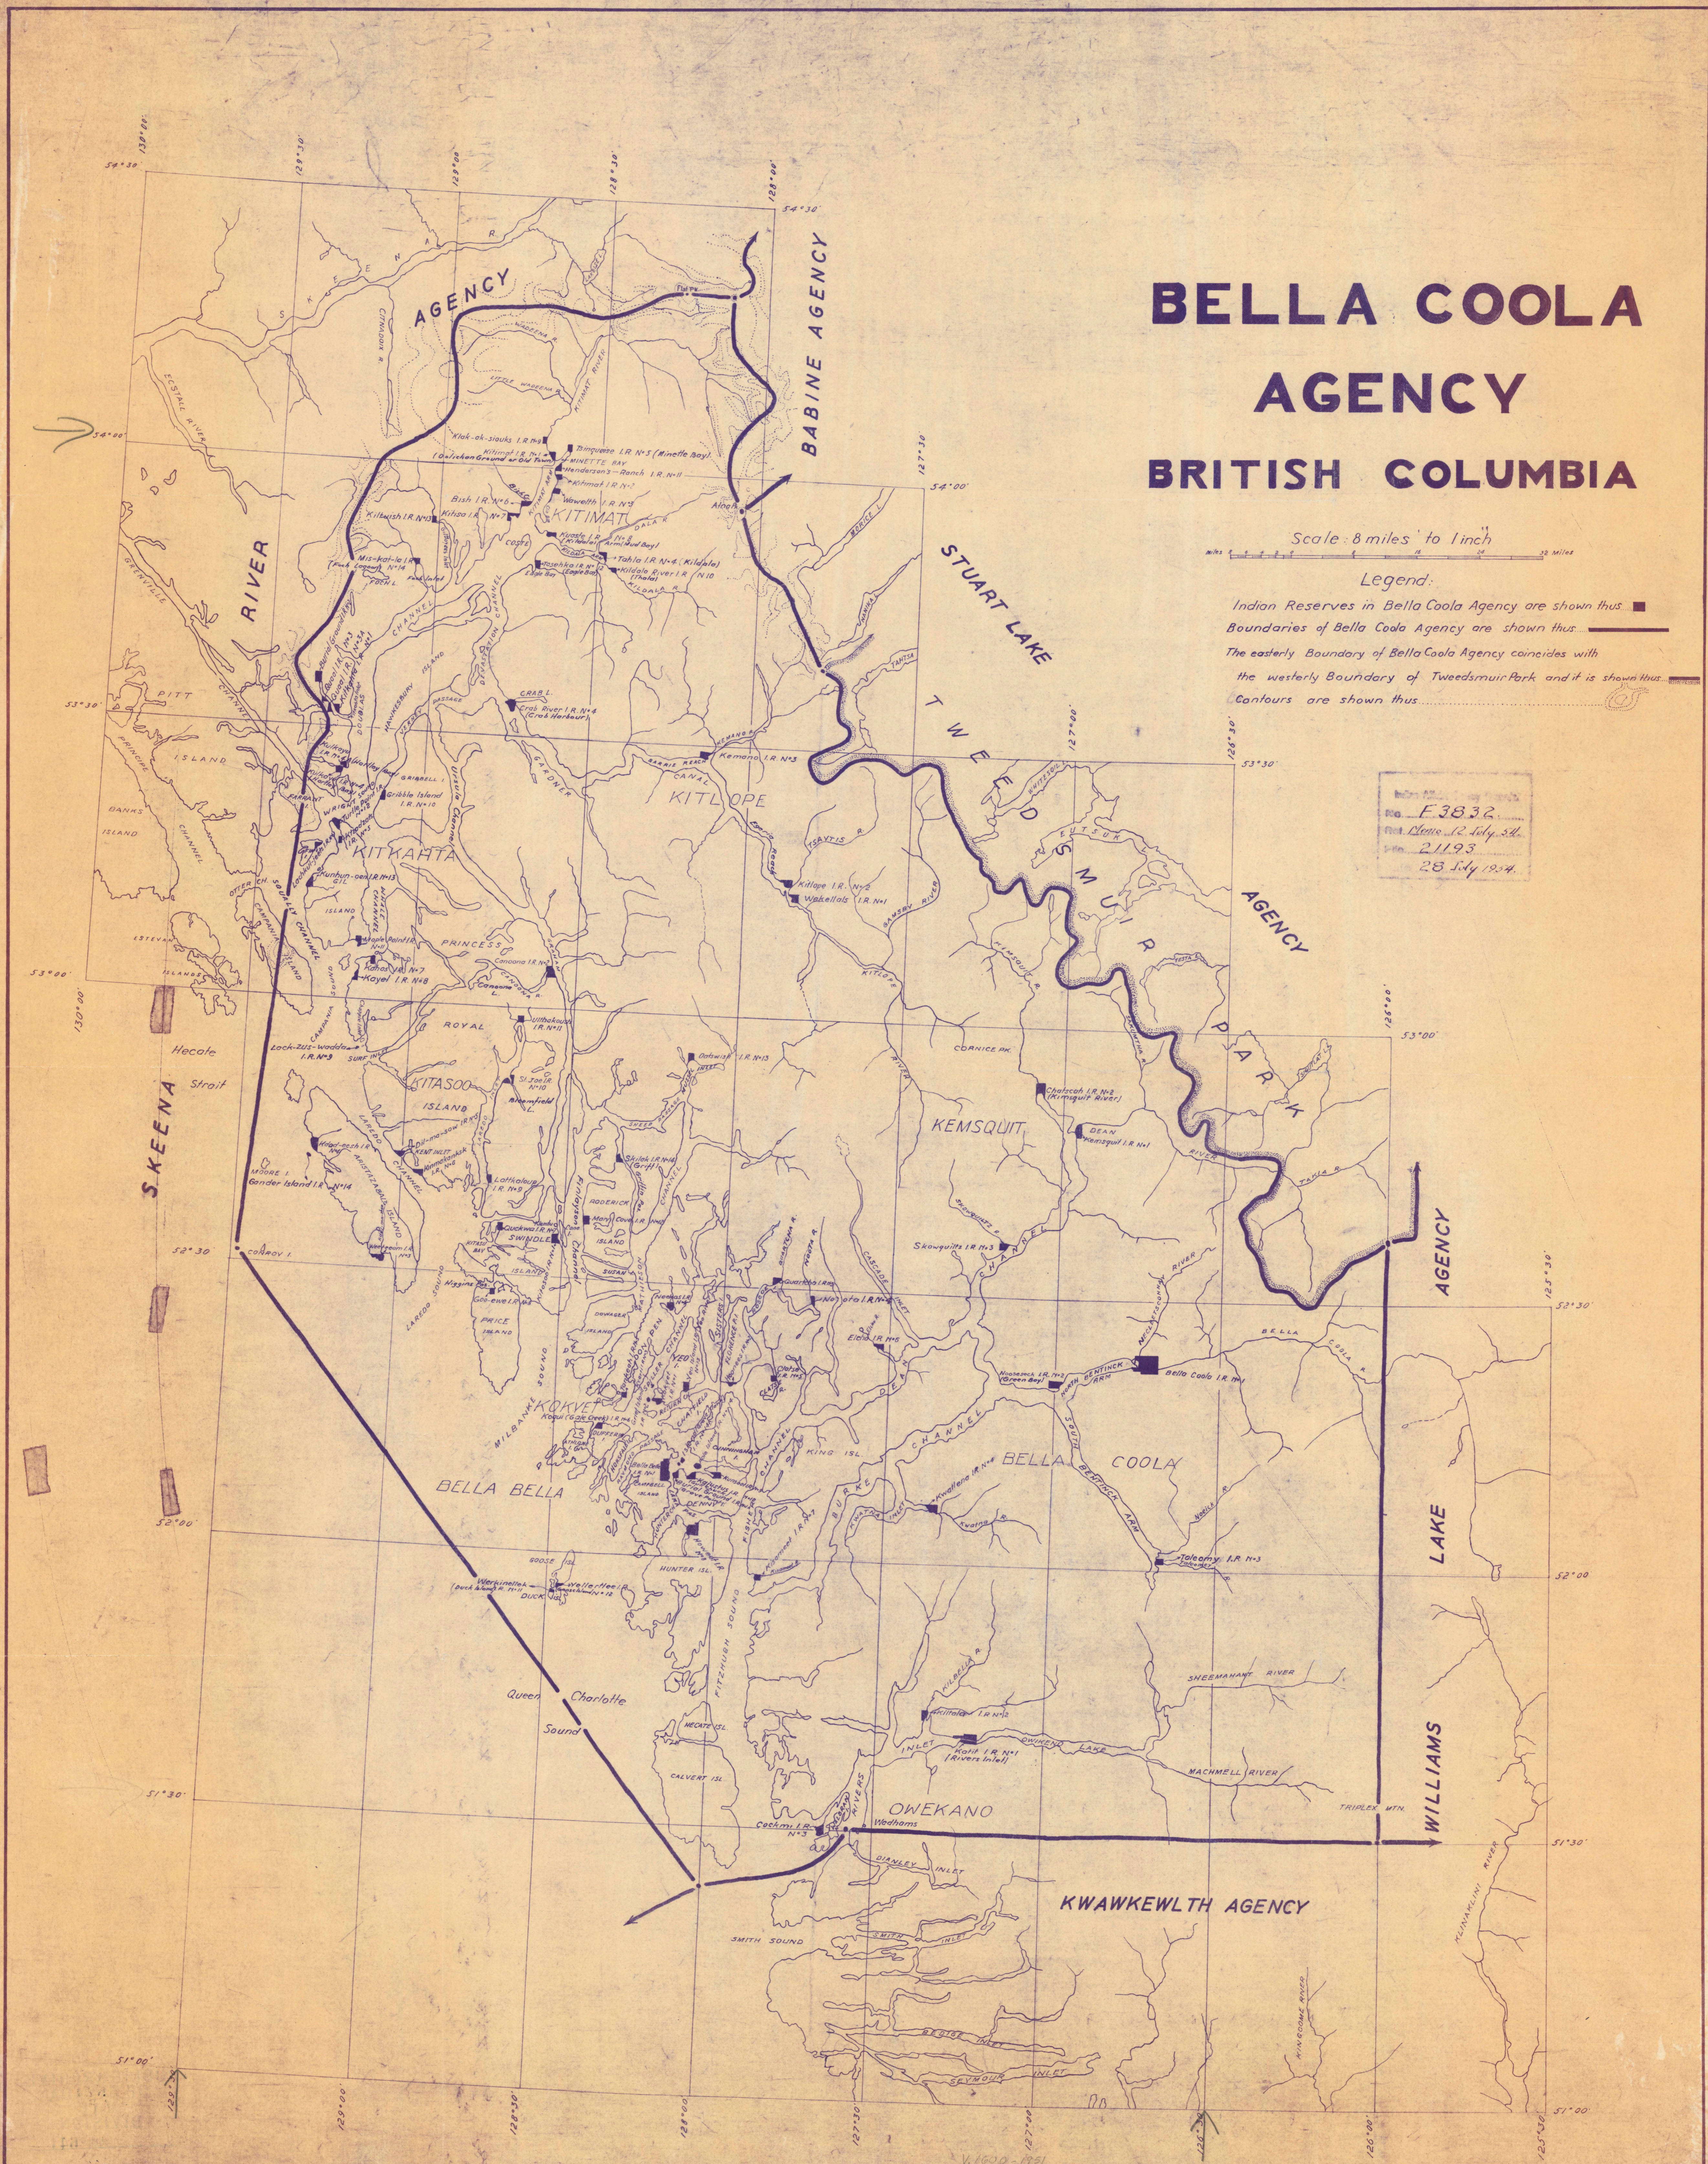

BELLA COOLA AGENCY BRITISH COLUMBIA

Scale 8 miles to 1 inch

Legend:

- Indian Reserves in Bella Coola Agency are shown thus ■
- Boundaries of Bella Coola Agency are shown thus ———
- The easterly Boundary of Bella Coola Agency coincides with the westerly Boundary of Tweedsmuir Park and it is shown thus ———
- Contours are shown thus ———

Doc. No. E3832
 Date 12 July 54
 No. 21193
 28 July 1954

Bella Coola 8883